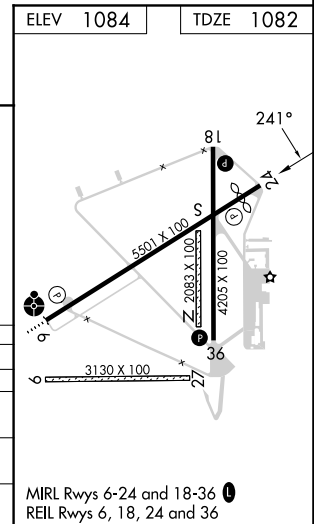

WAAS CH 53324 W24A	APP CRS 241°	Rwy Idg TDZE Apt Elev	5001 1082 1084

RNAV (GPS) RWY 24

TULLAHOMA RGNL/WM NORTHERN FLD (THA)

RNP APCH - GPS.	MISSED APPROACH: Climb to 3000 direct EXEGE and hold.

AWOS-3 128.325	MEMPHIS CENTER 128.15 323.125	UNICOM 123.0 (CTAF) 0

ELEV 1084	TDZE 1082

SE-1, 22 FEB 2024 to 21 MAR 2024

SE-1, 22 FEB 2024 to 21 MAR 2024

MIRL Rwy 6-24 and 18-36
REIL Rwy 6, 18, 24 and 36