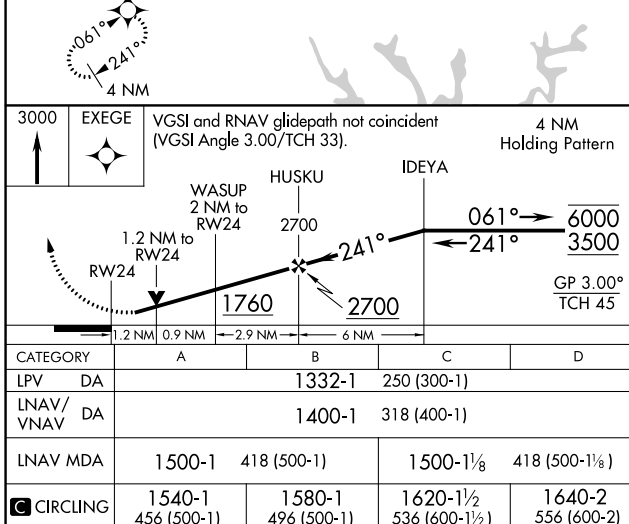

WAAS CH 53324 W24A	APP CRS 241°	Rwy Idg TDZE Apt Elev	5001 1082 1084
--	------------------------	-----------------------------	---

RNAV (GPS) RWY 24

TULLAHOMA RGNL/WM NORTHERN FLD (THA)

RNP APCH - GPS.	MISSED APPROACH: Climb to 3000 direct EXEGE and hold.
-----------------	---

AWOS-3 128.325	MEMPHIS CENTER 128.15 323.125	UNICOM 123.0 (CTAF) 0
--------------------------	---	---------------------------------

ELEV 1084	TDZE 1082
-----------	-----------

SE-1, 22 FEB 2024 to 21 MAR 2024

SE-1, 22 FEB 2024 to 21 MAR 2024

MIRL Rwy 6-24 and 18-36
REIL Rwy 6, 18, 24 and 36