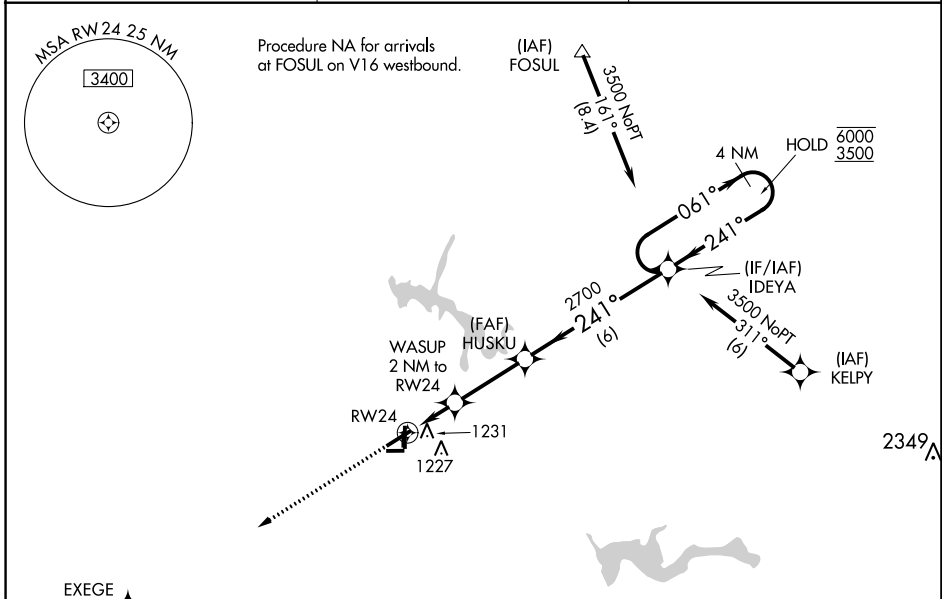

WAAS CH 53324 W24A	APP CRS 241°	Rwy Idg TDZE Apt Elev	5001 1082 1084
--	------------------------	-----------------------------	---

RNAV (GPS) RWY 24

TULLAHOMA RGNL/WM NORTHERN FLD (THA)

RNP APCH - GPS.	MISSED APPROACH: Climb to 3000 direct EXEGE and hold.
-----------------	---

AWOS-3 128.325	MEMPHIS CENTER 128.15 323.125	UNICOM 123.0 (CTAF) 0
--------------------------	---	---------------------------------

ELEV 1084	TDZE 1082
-----------	-----------

SE-1, 22 FEB 2024 to 21 MAR 2024

SE-1, 22 FEB 2024 to 21 MAR 2024

MIRL Rwy 6-24 and 18-36
REIL Rwy 6, 18, 24 and 36