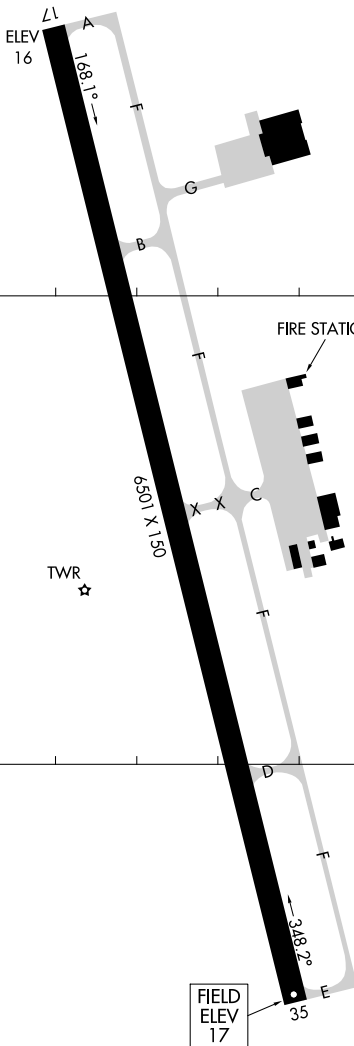

23222

AIRPORT DIAGRAM

AL-5404 (FAA)

TRENT LOTT INTL (PQL)
PASCAGOULA, MISSISSIPPI

ATIS
 135.175
 TRENT LOTT TOWER ★
 118.575
 GND CON
 121.725
 CLNC DEL
 121.725

30°28.0'N

30°27.5'N

88°32.0'W

88°31.5'W

CAUTION: BE ALERT TO RUNWAY CROSSING CLEARANCES.
 READBACK OF ALL RUNWAY HOLDING INSTRUCTIONS IS REQUIRED.

SC-4, 22 FEB 2024 to 21 MAR 2024

SC-4, 22 FEB 2024 to 21 MAR 2024

AIRPORT DIAGRAM

23222

PASCAGOULA, MISSISSIPPI
TRENT LOTT INTL (PQL)