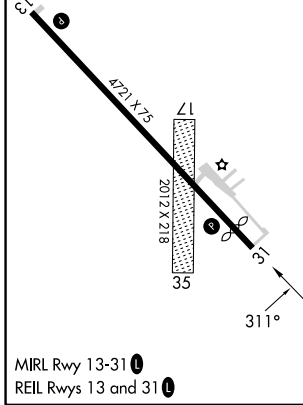

WAAS CH 99412 W31A	APP CRS 311°	Rwy Idg TDZE Apt Elev	4501 2064 2070
--	------------------------	-----------------------------	---

RNAV (GPS) RWY 31

EVELYN SHARP FLD (ODX)

RNP APCH.		MISSED APPROACH: Climb to 6000 direct HONUK and hold, continue climb-in-hold to 6000.
ASOS 119.925	MINNEAPOLIS CENTER 119.4 278.8	UNICOM 122.8 (CTAF) 0

CATEGORY	A	B	C	D
LPV DA	2314-1	250 (300-1)		NA
LNAV/VNAV DA	2616-1 5/8	552 (600-1 5/8)		NA
LNAV MDA	2600-1	536 (600-1)		NA
CIRCLING	2680-1	610 (700-1)		NA

NC-2, 22 FEB 2024 to 21 MAR 2024

NC-2, 22 FEB 2024 to 21 MAR 2024