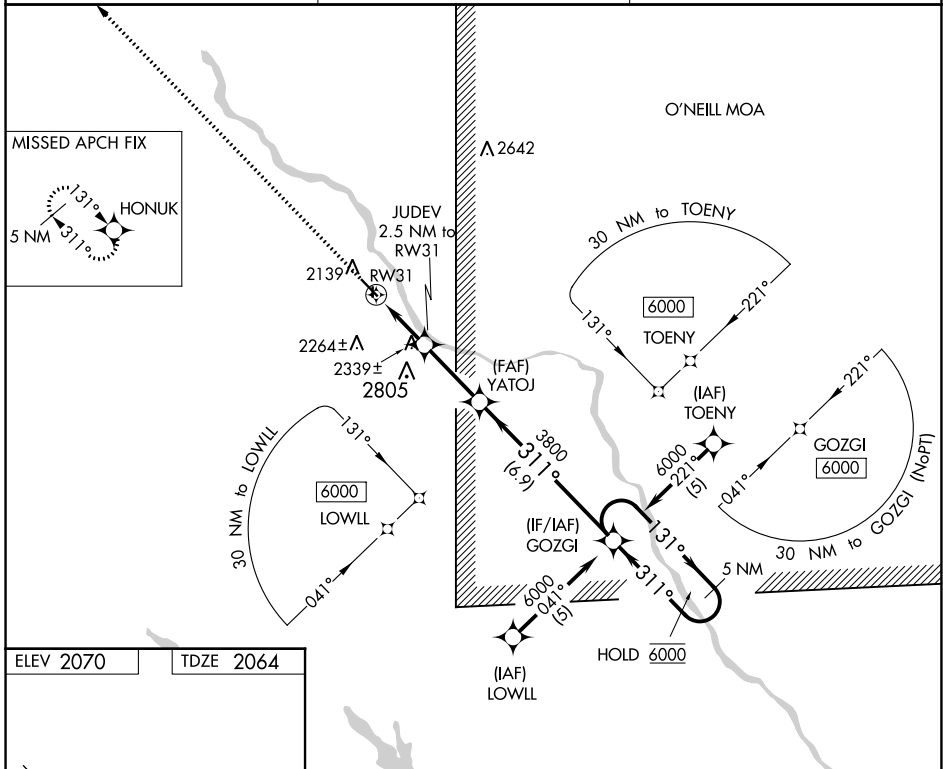

WAAS CH 99412 W31A	APP CRS 311°	Rwy Idg TDZE Apt Elev	4501 2064 2070
--	------------------------	-----------------------------	---

RNAV (GPS) RWY 31

EVELYN SHARP FLD (ODX)

RNP APCH.		MISSED APPROACH: Climb to 6000 direct HONUK and hold, continue climb-in-hold to 6000.
ASOS 119.925	MINNEAPOLIS CENTER 119.4 278.8	UNICOM 122.8 (CTAF) 0

CATEGORY	A	B	C	D
LPV DA	2314-1	250 (300-1)		NA
LNAV/VNAV DA	2616-1 5/8	552 (600-1 5/8)		NA
LNAV MDA	2600-1	536 (600-1)		NA
CIRCLING	2680-1	610 (700-1)		NA

NC-2, 22 FEB 2024 to 21 MAR 2024

NC-2, 22 FEB 2024 to 21 MAR 2024