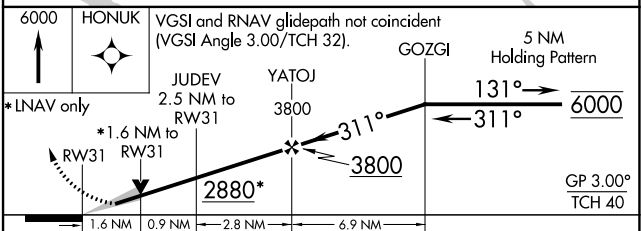

WAAS CH 99412 W31A	APP CRS 311°	Rwy Idg TDZE Apt Elev	4501 2064 2070
--	------------------------	-----------------------------	---

RNAV (GPS) RWY 31

EVELYN SHARP FLD (ODX)

RNP APCH.		MISSED APPROACH: Climb to 6000 direct HONUK and hold, continue climb-in-hold to 6000.
ASOS 119.925	MINNEAPOLIS CENTER 119.4 278.8	UNICOM 122.8 (CTAF) 0

CATEGORY	A	B	C	D
LPV DA	2314-1	250 (300-1)		NA
LNAV/VNAV DA	2616-1 5/8	552 (600-1 5/8)		NA
LNAV MDA	2600-1	536 (600-1)		NA
CIRCLING	2680-1	610 (700-1)		NA

NC-2, 22 FEB 2024 to 21 MAR 2024

NC-2, 22 FEB 2024 to 21 MAR 2024