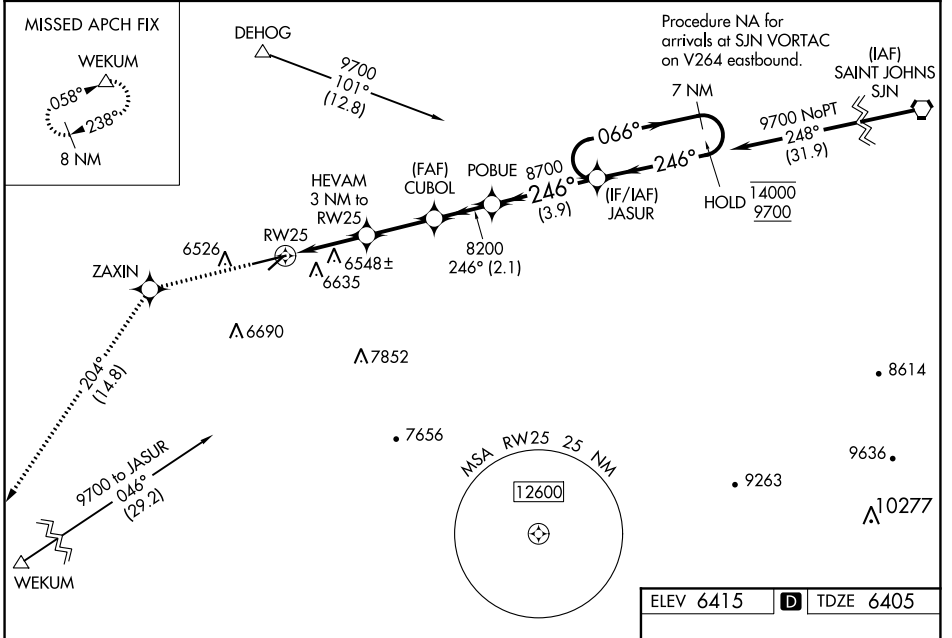

WAAS CH 72718 W25A	APP CRS 246°	Rwy Idg TDZE Apt Elev	7200 6405 6415
--	------------------------	-----------------------------	---

RNAV (GPS) RWY 25

SHOW LOW RGNL (SOW)

RNP APCH.

▼ Circling to Rwy 4 NA at night.
▲ Circling NA southeast of Rwys 4 and 25.
 For uncompensated Baro-VNAV systems,
 LNAV/VNAV NA below -14°C (7°F) or above 45°C (114°F).

MISSED APPROACH: Climb to 13000 direct ZAXIN and on track 204° to WEKUM and hold, continue climb-in-hold to 13000.

AWOS-3 118.075	ALBUQUERQUE CENTER 132.9 239.05	UNICOM 123.0 (CTAF) 0
--------------------------	---	---------------------------------

13000	ZAXIN	tr 204°	WEKUM	7 NM Holding Pattern
*RNAV only		HEVAM 3 NM to RW25	CUBOL 8200	POBUE 8700
1.1 NM to RW25		7400	8200	JASUR 8700
1.1 NM		1.9 NM	2.5 NM	2.1 NM
3.9 NM				
CATEGORY	A	B	C	D
LPV DA		6605-3/4	200 (200-3/4)	
LNAV/VNAV DA		6704-7/8	299 (300-7/8)	
LNAV MDA	6800-1	395 (400-1)	6800-1 1/8	395 (400-1 1/8)
C CIRCLING	6840-1 425 (500-1)	6880-1 465 (500-1)	7180-2 1/4 765 (800-2 1/4)	7340-3 925 (1000-3)

SW-4, 15 JUL 2021 to 12 AUG 2021

SW-4, 15 JUL 2021 to 12 AUG 2021