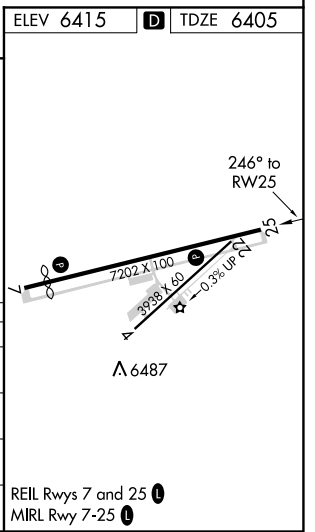

WAAS CH 72718 W25A	APP CRS 246°	Rwy Idg TDZE Apt Elev	7200 6405 6415
--	------------------------	-----------------------------	---

RNAV (GPS) RWY 25

SHOW LOW RGNL (SOW)

RNP APCH.

▼ Circling to Rwy 4 NA at night.
▲ Circling NA southeast of Rwys 4 and 25.
 For uncompensated Baro-VNAV systems,
 LNAV/VNAV NA below -14°C (7°F) or above 45°C (114°F).

MISSED APPROACH: Climb to 13000 direct ZAXIN and on track 204° to WEKUM and hold, continue climb-in-hold to 13000.

AWOS-3 118.075	ALBUQUERQUE CENTER 132.9 239.05	UNICOM 123.0 (CTAF) 0
--------------------------	---	---------------------------------

13000	ZAXIN	tr 204°	WEKUM	7 NM Holding Pattern
*RNAV only		HEVAM 3 NM to RW25	CUBOL 8200	POBUE 8700
1.1 NM to RW25		7400	8200	JASUR 8700
1.1 NM		1.9 NM	2.5 NM	2.1 NM
3.9 NM				
CATEGORY	A	B	C	D
LPV DA		6605-3/4	200 (200-3/4)	
LNAV/VNAV DA		6704-7/8	299 (300-7/8)	
LNAV MDA	6800-1	395 (400-1)	6800-1 1/8	395 (400-1 1/8)
C CIRCLING	6840-1 425 (500-1)	6880-1 465 (500-1)	7180-2 1/4 765 (800-2 1/4)	7340-3 925 (1000-3)