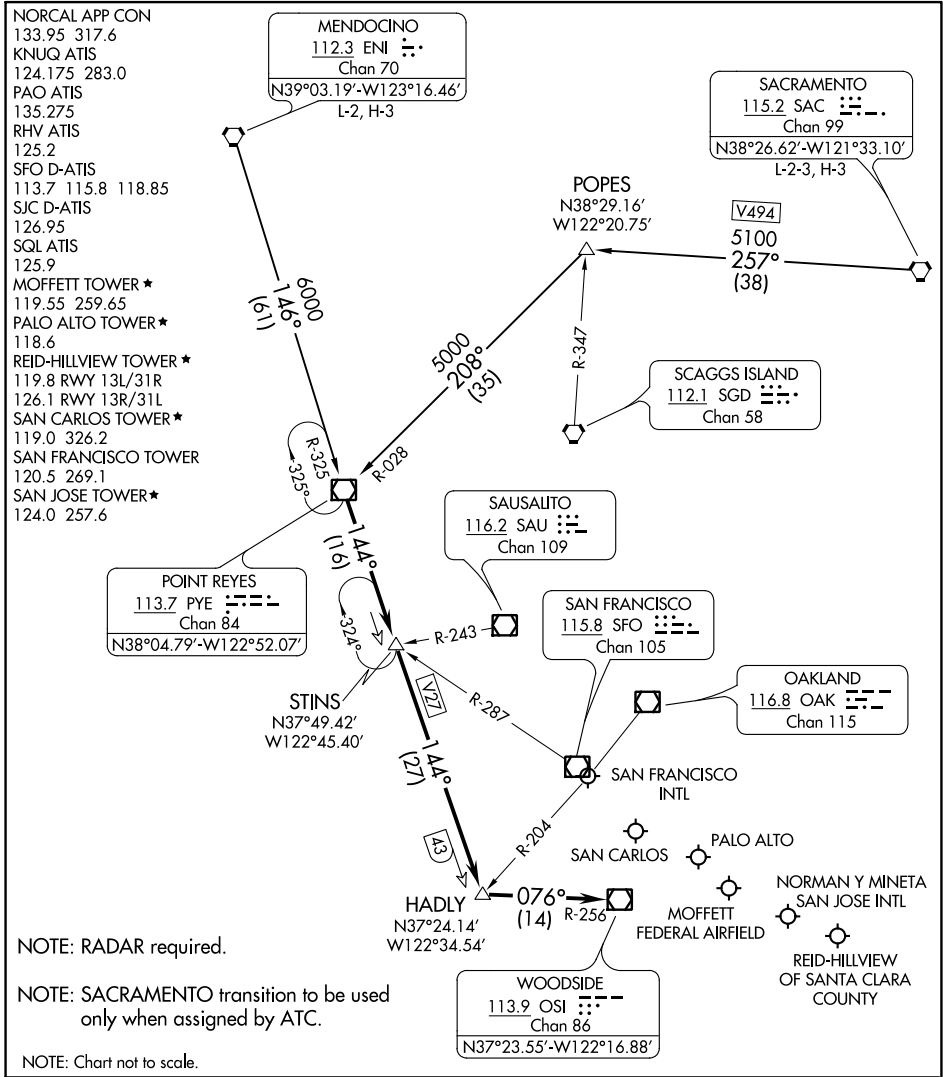

(PYE.PYE3) 21224

POINT REYES THREE ARRIVAL

AL-375 (FAA)

SAN FRANCISCO, CALIFORNIA

SW-2, 19 MAY 2022 to 16 JUN 2022

SW-2, 19 MAY 2022 to 16 JUN 2022

ARRIVAL ROUTE DESCRIPTION

MENDOCINO TRANSITION (ENI.PYE3): From over ENI VORTAC on ENI R-146 and PYE R-325 to PYE VOR/DME. Thence. . .

SACRAMENTO TRANSITION (SAC.PYE3): From over SAC VORTAC on SAC R-257 and PYE R-028 to PYE VOR/DME. Thence. . .

. . . From over PYE VOR/DME on PYE R-144 to HADLY, then on OSI R-256 to OSI VOR/DME. Expect RADAR vectors to final approach course.

POINT REYES THREE ARRIVAL

(PYE.PYE3) 22JUN17

SAN FRANCISCO, CALIFORNIA