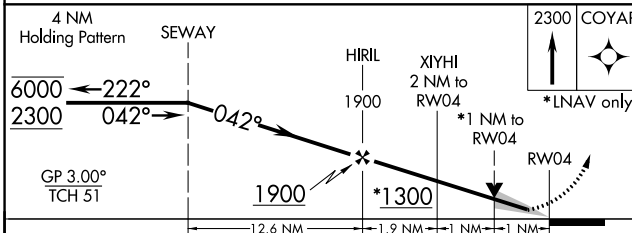

RNAV (GPS) RWY 4

GREATER KANKAKEE (IKK)

RNP APCH.		MALSR	MISSED APPROACH: Climb to 2300 direct COYAP and hold.
<p>⚠ Circling Rwy 16, 34 NA at night. For uncompensated Baro-VNAV systems, LNAV/VNAV NA below -16°C or above 54°C. For inop ALS, increase LNAV/VNAV all Cats visibility to ½ SM and LNAV Cats C/D visibility to 1 SM.</p>			
AWOS-3 128.475	CHICAGO CENTER 132.5 284.7	UNICOM 123.0 (CTAF) 0	

CATEGORY	A	B	C	D
LPV DA		824-½	200 (200-½)	
LNAV/VNAV DA		904-½	280 (300-½)	
LNAV MDA	980-½	356 (400-½)	980-⅝	356 (400-⅝)
CIRCLING	1080-1 450 (500-1)	1100-1 470 (500-1)	1140-1½ 510 (600-1½)	1340-2¼ 710 (800-2¼)