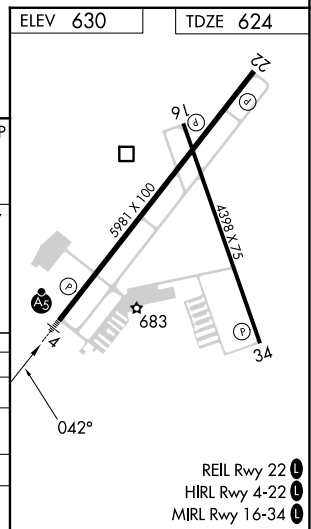

RNAV (GPS) RWY 4

GREATER KANKAKEE (IKK)

RNP APCH.		MALSR	MISSED APPROACH: Climb to 2300 direct COYAP and hold.
<p>⚠ Circling Rwy 16, 34 NA at night. For uncompensated Baro-VNAV systems, LNAV/VNAV NA below -16°C or above 54°C. For inop ALS, increase LNAV/VNAV all Cats visibility to ½ SM and LNAV Cats C/D visibility to 1 SM.</p>			
AWOS-3 128.475	CHICAGO CENTER 132.5 284.7	UNICOM 123.0 (CTAF) 0	

CATEGORY	A	B	C	D
LPV DA		824-½	200 (200-½)	
LNAV/VNAV DA		904-½	280 (300-½)	
LNAV MDA	980-½	356 (400-½)	980-⅝	356 (400-⅝)
CIRCLING	1080-1 450 (500-1)	1100-1 470 (500-1)	1140-1½ 510 (600-1½)	1340-2¼ 710 (800-2¼)