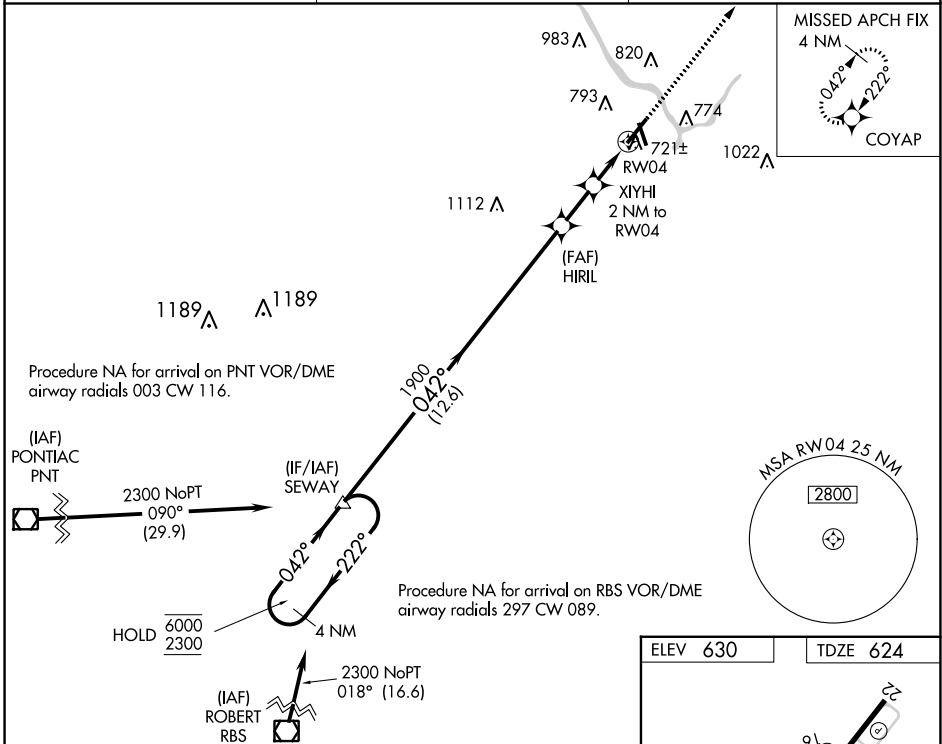

WAAS CH 42799 W04A	APP CRS 042°	Rwy Idg TDZE Apt Elev	5981 624 630
----------------------------------------	------------------------	-----------------------------	-----------------------------------------

RNAV (GPS) RWY 4

GREATER KANKAKEE (IKK)

RNP APCH.		MALSR	MISSED APPROACH: Climb to 2300 direct COYAP and hold.
<p>⚠ Circling Rwy 16, 34 NA at night. For uncompensated Baro-VNAV systems, LNAV/VNAV NA below -16°C or above 54°C. For inop ALS, increase LNAV/VNAV all Cats visibility to ½ SM and LNAV Cats C/D visibility to 1 SM.</p>			
AWOS-3 128.475	CHICAGO CENTER 132.5 284.7	UNICOM 123.0 (CTAF) 0	

CATEGORY	A	B	C	D
LPV DA		824-½	200 (200-½)	
LNAV/VNAV DA		904-½	280 (300-½)	
LNAV MDA	980-½	356 (400-½)	980-⅝	356 (400-⅝)
CIRCLING	1080-1 450 (500-1)	1100-1 470 (500-1)	1140-1½ 510 (600-1½)	1340-2¼ 710 (800-2¼)

EC-3, 22 FEB 2024 to 21 MAR 2024

EC-3, 22 FEB 2024 to 21 MAR 2024