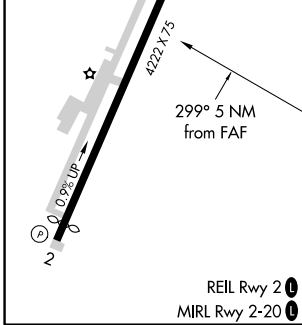

VORTAC FAM 115.7 Chan 104	APP CRS 299°	Rwy Idg TDZE Apt Elev N/A N/A 946
---	------------------------	---

VOR/DME-A
FARMINGTON RGNL (FAM)

<p>NA Circling to Rwy 20 NA at night. When local altimeter setting not received, use Sparta altimeter setting and increase all MDA 160 feet and Cat A visibility ¼ mile.</p>	<p>MISSED APPROACH: Climb to 2200 then climbing right turn to 3000 direct FAM VORTAC and hold.</p>
---	---

AWOS-3PT 119.275	KANSAS CITY CENTER 127.475 346.275	UNICOM 122.8 (CTAF) 0
----------------------------	--	---------------------------------

2200	3000	FAM	Remain within 10 NM	
↑	↷	⬡		
MALYS FAM [10.6]		OYOFY FAM [5.6]	FAM VORTAC	
2300		3000	119°	299°
5 NM		5.6 NM		
CATEGORY	A	B	C	D
CIRCLING	1720-1 774 (800-1)	1720-1¼ 774 (800-1¼)	NA	