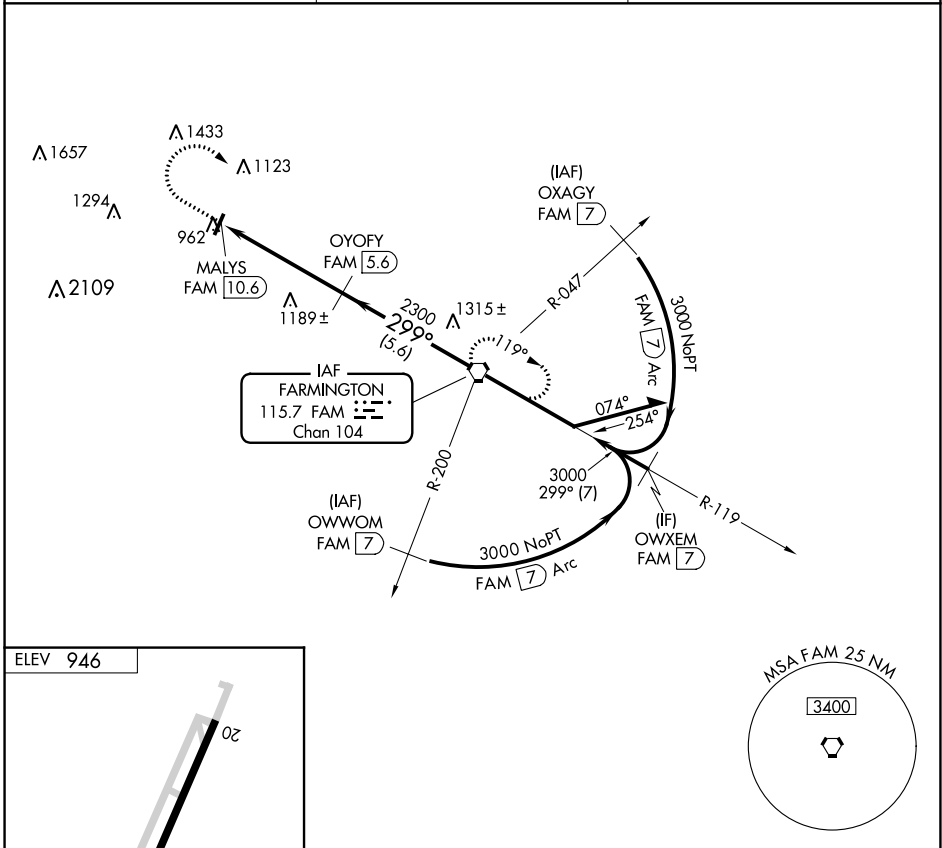

VORTAC FAM 115.7 Chan 104	APP CRS 299°	Rwy Idg TDZE Apt Elev N/A N/A 946
---	------------------------	---

VOR/DME-A
FARMINGTON RGNL (FAM)

<p>NA Circling to Rwy 20 NA at night. When local altimeter setting not received, use Sparta altimeter setting and increase all MDA 160 feet and Cat A visibility ¼ mile.</p>	<p>MISSED APPROACH: Climb to 2200 then climbing right turn to 3000 direct FAM VORTAC and hold.</p>
---	---

AWOS-3PT 119.275	KANSAS CITY CENTER 127.475 346.275	UNICOM 122.8 (CTAF) 0
----------------------------	--	---------------------------------

2200	3000	FAM	Remain within 10 NM	
↑	↷	⬡		
MALYS FAM [10.6]		OYOFY FAM [5.6]	FAM VORTAC	
2300		3000	119°	299°
5 NM		5.6 NM		
CATEGORY	A	B	C	D
CIRCLING	1720-1 774 (800-1)	1720-1¼ 774 (800-1¼)	NA	

NC-3, 22 FEB 2024 to 21 MAR 2024

NC-3, 22 FEB 2024 to 21 MAR 2024