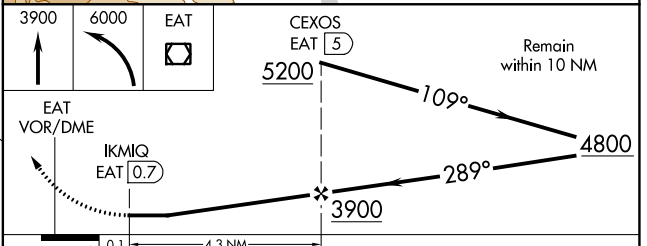

VOR/DME EAT 114.35 Chan 90(Y)	APP CRS 289°	Rwy Idg TDZE Apt Elev N/A N/A 1249
---	------------------------	---

VOR-A

PANGBORN MEML (EAT)

DME required. Circling NA northeast of Rwy 12-30.	MISSED APPROACH: Climb to 3900 then climbing left turn to 6000 direct EAT VOR/DME and hold, continue climb-in-hold to 6000.
--	---

ASOS 119.925	SEATTLE CENTER 126.1	UNICOM 123.0 (CTAF)
------------------------	--------------------------------	-------------------------------

CATEGORY	A	B	C	D
CIRCLING	3180-1¼ 1931 (2000-1¼)	3180-1½ 1931 (2000-1½)	3200-3 1951 (2000-3)	3900-3 2651 (2700-3)