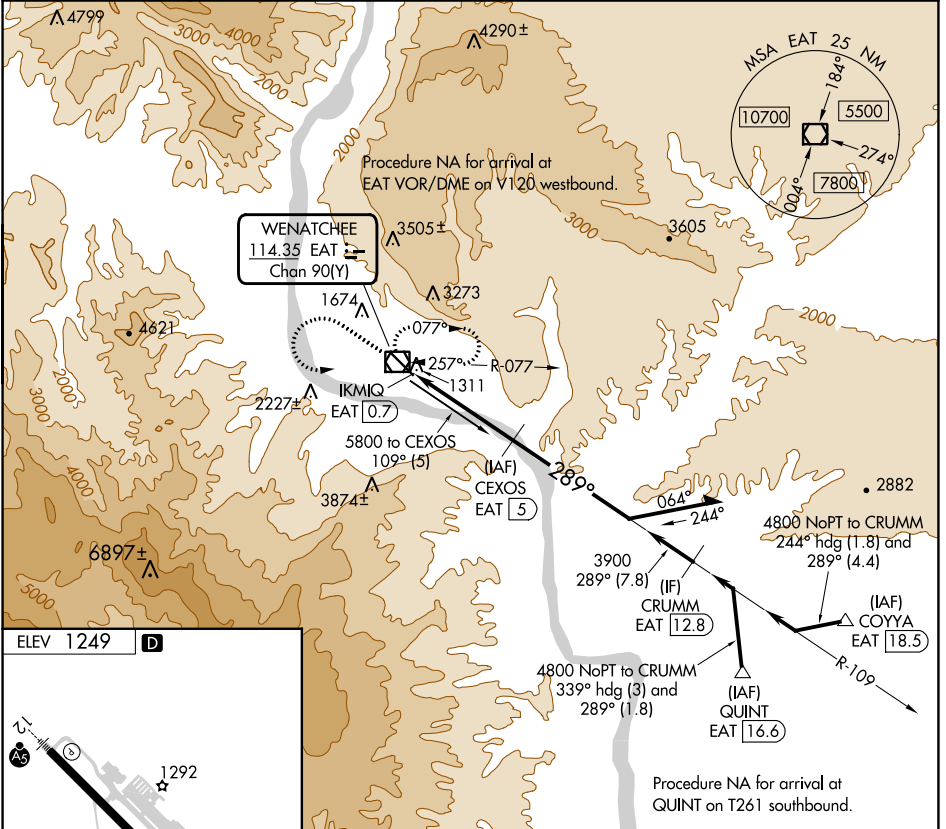

VOR/DME EAT 114.35 Chan 90(Y)	APP CRS 289°	Rwy Idg TDZE Apt Elev N/A N/A 1249
---	------------------------	---

VOR-A

PANGBORN MEML (EAT)

DME required. Circling NA northeast of Rwy 12-30.	MISSED APPROACH: Climb to 3900 then climbing left turn to 6000 direct EAT VOR/DME and hold, continue climb-in-hold to 6000.
--	---

ASOS 119.925	SEATTLE CENTER 126.1	UNICOM 123.0 (CTAF)
------------------------	--------------------------------	-------------------------------

CATEGORY	A	B	C	D
CIRCLING	3180-1¼ 1931 (2000-1¼)	3180-1½ 1931 (2000-1½)	3200-3 1951 (2000-3)	3900-3 2651 (2700-3)

NW-1, 22 FEB 2024 to 21 MAR 2024

NW-1, 22 FEB 2024 to 21 MAR 2024