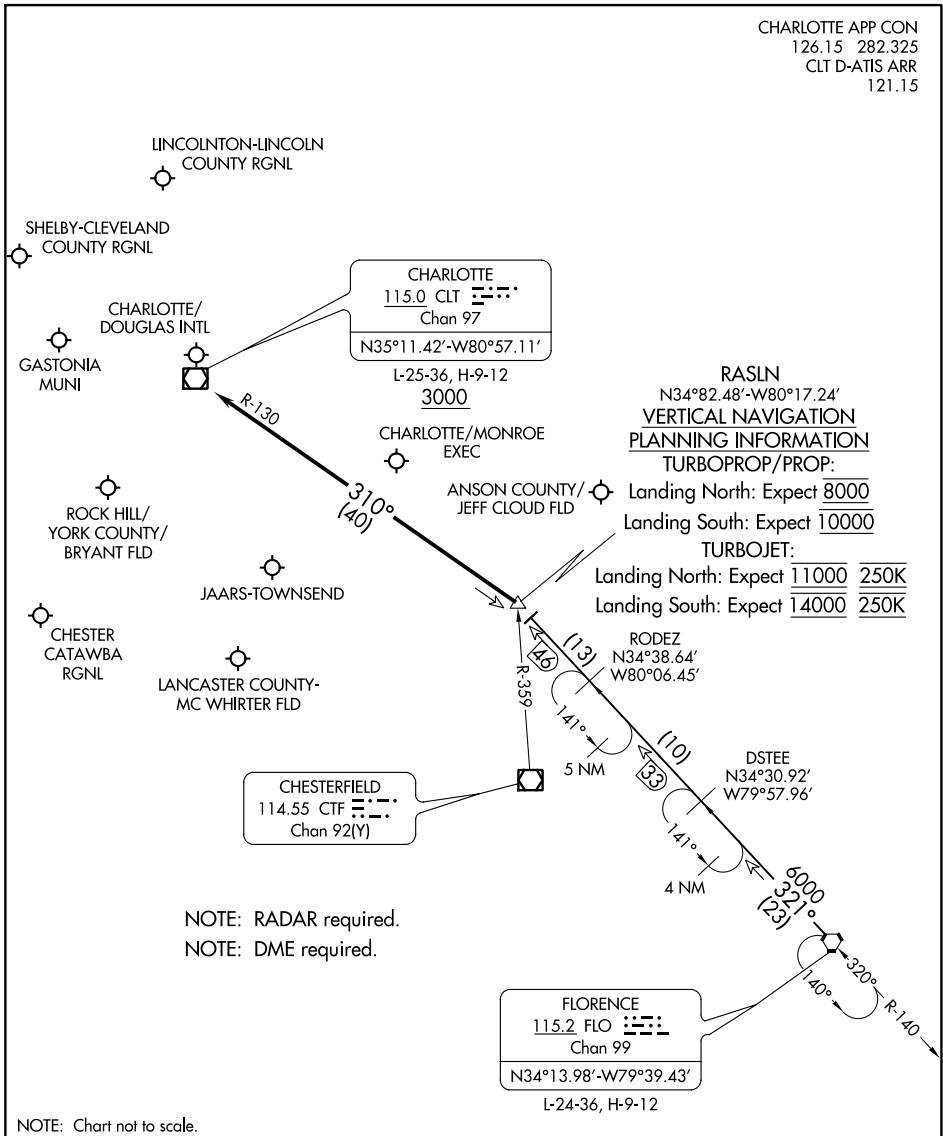

# RASLN THREE ARRIVAL

CHARLOTTE, NORTH CAROLINA

CHARLOTTE APP CON  
126.15 282.325  
CLT D-ATIS ARR  
121.15

SE-2, 22 FEB 2024 to 21 MAR 2024

SE-2, 22 FEB 2024 to 21 MAR 2024

## ARRIVAL ROUTE DESCRIPTION

FLORENCE TRANSITION (FLO.RASLN3): From over FLO VORTAC on FLO R-321 to RASLN INT. Thence . . . .

. . . . from RASLN on CLT R-130 to cross CLT VOR/DME at or above 3000. Expect RADAR vectors to destination airport or final approach course prior to CLT VOR/DME.

# RASLN THREE ARRIVAL

(RASLN.RASLN3) 17AUG17

CHARLOTTE, NORTH CAROLINA