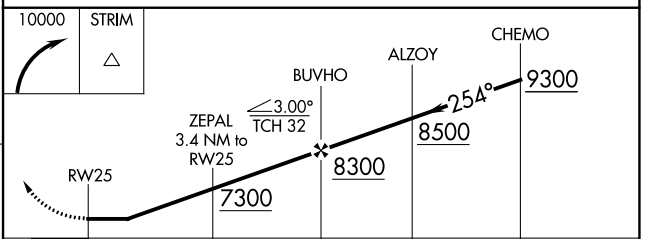

WAAS CH 93841 W25A	APP CRS 254°	Rwy Idg TDZE Apt Elev	5606 6198 6198
--	------------------------	-----------------------------	---

RNAV (GPS) RWY 25

CRAIG-MOFFAT (CAG)

RNP APCH.	<p>⚠ Circling NA for Cat D south of Rwy 7-25. Straight-in and Circling Rwy 25 NA at night. Rwy 25 helicopter visibility reduction below 1 SM NA.</p> <p>❄ -31°C</p>	<p>MISSED APPROACH: Climbing right turn to 10000 direct STRIM and hold, continue climb-in-hold to 10000.</p>
-----------	---	--

ASOS 135.425	DENVER CENTER 120.475 235.975	UNICOM 122.8 (CTAF) 0
------------------------	---	---------------------------------

ELEV 6198	TDZE 6198
-----------	-----------

CATEGORY	A	B	C	D
LP MDA	6720-1	522 (600-1)	6720-1½	522 (600-1½)
LNAV MDA	7280-1¼ 1082 (1100-1¼)	7280-1½ 1082 (1100-1½)	7280-3	1082 (1100-3)
<input checked="" type="checkbox"/> CIRCLING	7280-1¼ 1082 (1100-1¼)	7320-1½ 1122 (1300-1½)	7720-3	1522 (1600-3)