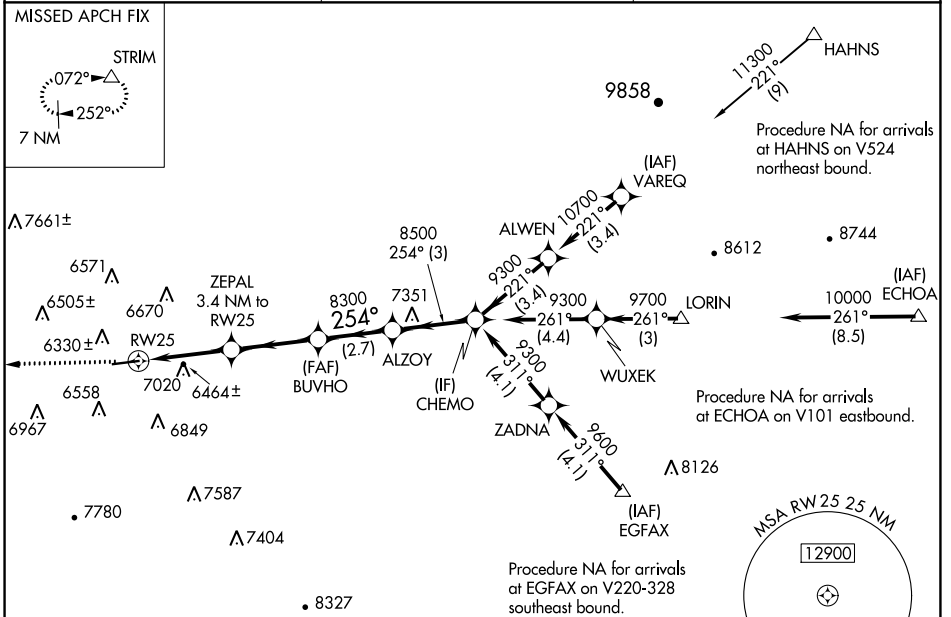

WAAS CH 93841 W25A	APP CRS 254°	Rwy Idg TDZE Apt Elev	5606 6198 6198
--	------------------------	-----------------------------	---

RNAV (GPS) RWY 25

CRAIG-MOFFAT (CAG)

RNP APCH.	<p>⚠ Circling NA for Cat D south of Rwy 7-25. Straight-in and Circling Rwy 25 NA at night. Rwy 25 helicopter visibility reduction below 1 SM NA.</p> <p>❄ -31°C</p>	<p>MISSED APPROACH: Climbing right turn to 10000 direct STRIM and hold, continue climb-in-hold to 10000.</p>
-----------	---	--

ASOS 135.425	DENVER CENTER 120.475 235.975	UNICOM 122.8 (CTAF) 0
------------------------	---	---------------------------------

ELEV 6198	TDZE 6198
-----------	-----------

CATEGORY	A	B	C	D
LP MDA	6720-1	522 (600-1)	6720-1½	522 (600-1½)
LNAV MDA	7280-1¼ 1082 (1100-1¼)	7280-1½ 1082 (1100-1½)	7280-3	1082 (1100-3)
<input checked="" type="checkbox"/> CIRCLING	7280-1¼ 1082 (1100-1¼)	7320-1½ 1122 (1300-1½)	7720-3	1522 (1600-3)

SW-1, 22 FEB 2024 to 21 MAR 2024

SW-1, 22 FEB 2024 to 21 MAR 2024