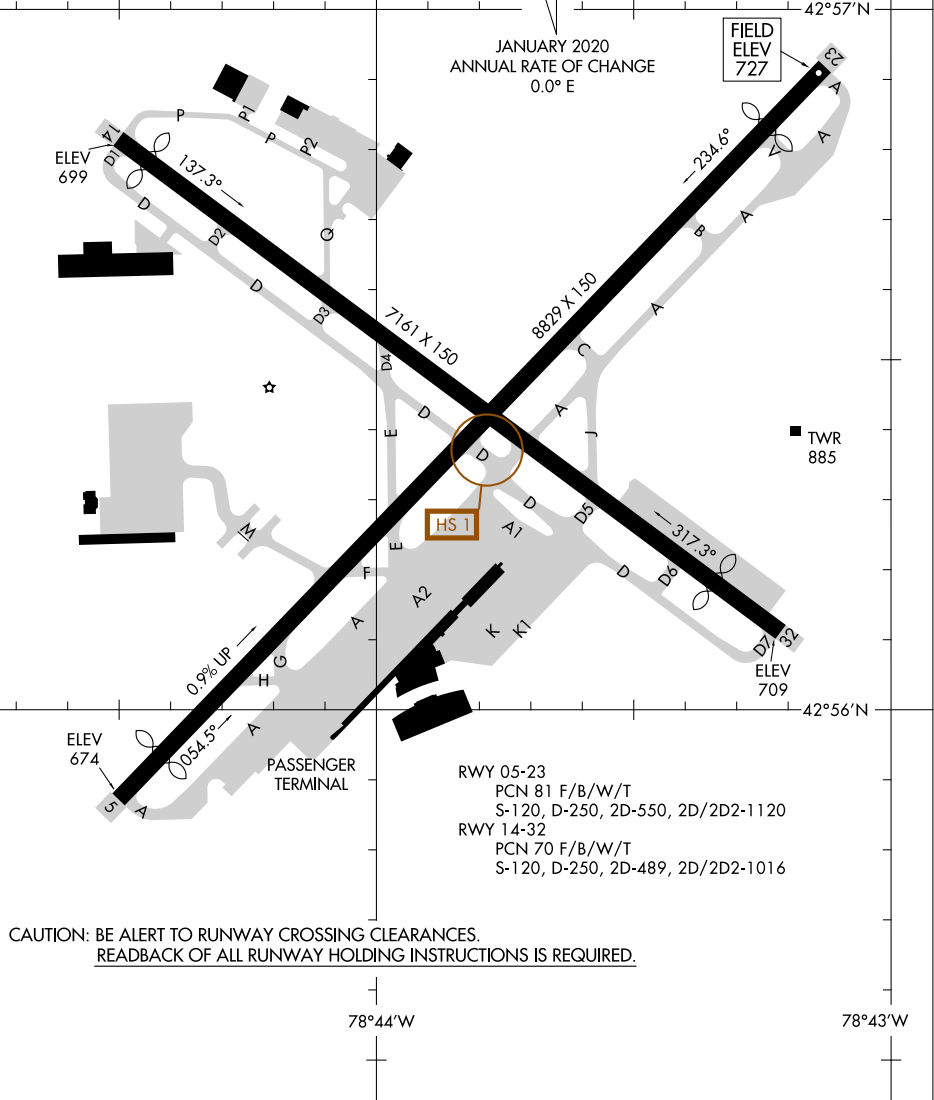

# AIRPORT DIAGRAM

BUFFALO NIAGARA INTL (BUF)

BUFFALO, NEW YORK

AL-65 (FAA)

D-ATIS  
135.35  
BUFFALO TOWER  
120.5 257.8  
GND CON  
133.2 257.8  
CLNC DEL  
124.7 257.8  
CPDLC  
PDC  
**D**

NE-2, 22 FEB 2024 to 21 MAR 2024

NE-2, 22 FEB 2024 to 21 MAR 2024