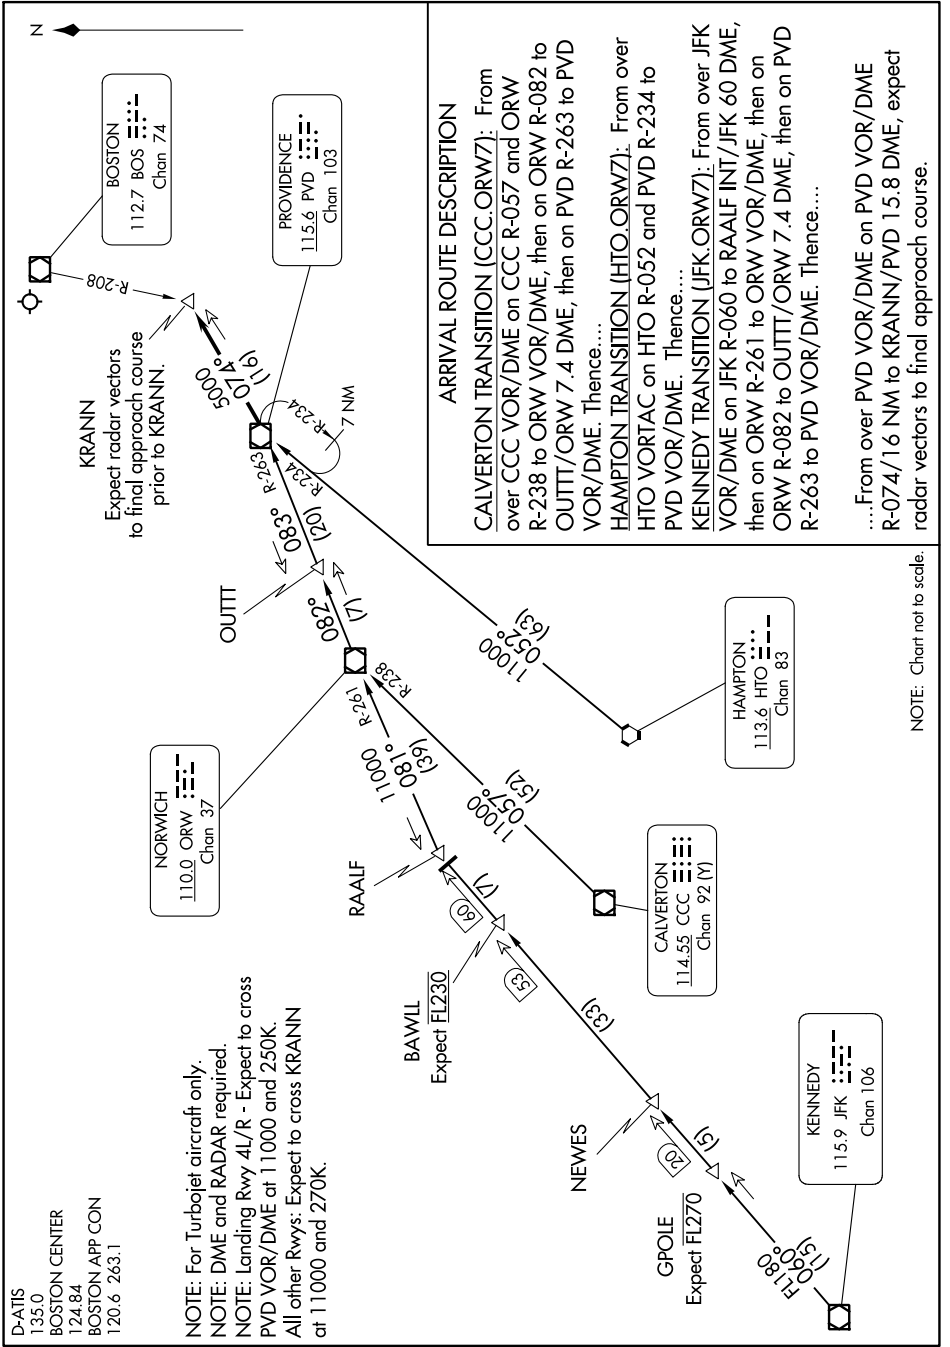

NORWICH SEVEN ARRIVAL

NE-1, 22 FEB 2024 to 21 MAR 2024

NORWICH SEVEN ARRIVAL

NE-1, 22 FEB 2024 to 21 MAR 2024