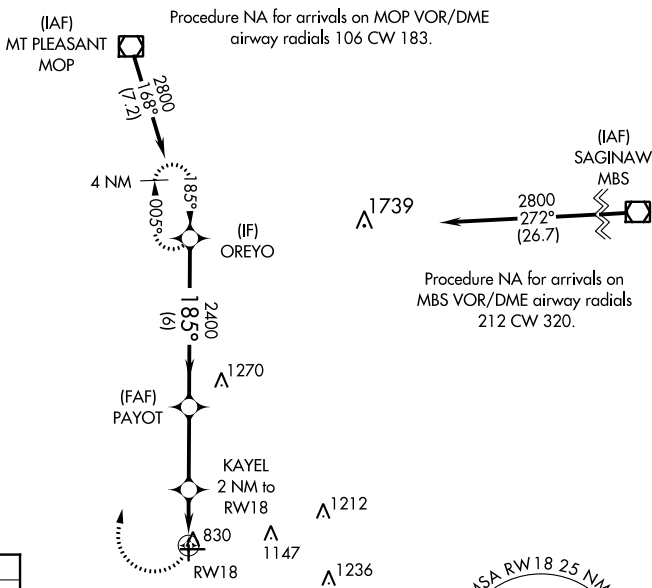

APP CRS 185°	Rwy Idg TDZE Apt Elev	3198 754 754
------------------------	-----------------------------	---

RNAV (GPS) RWY 18

GRATIOT COMMUNITY (A.MN)

RNP APCH.		MISSED APPROACH: Climbing right turn to 2800 direct OREYO WP and hold.	
Procedure NA at night.		AWOS-3P 124.175	GREAT LAKES APP CON* 126.45 235.625
		CLNC DEL 119.25	UNICOM 122.8 (CTAF) 0

EC-1, 22 FEB 2024 to 21 MAR 2024

EC-1, 22 FEB 2024 to 21 MAR 2024

REIL Rwy 9 and 27 MIRL Rwy 9-27 and 18-36				
CATEGORY	A	B	C	D
LNAV MDA	1160-1	406 (500-1)	1160-1¼ 406 (500-1¼)	NA