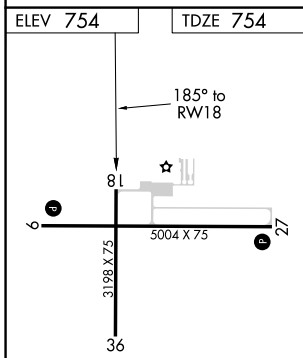

APP CRS 185°	Rwy Idg TDZE Apt Elev	3198 754 754
------------------------	-----------------------------	---

RNAV (GPS) RWY 18

GRATIOT COMMUNITY (A.MN)

RNP APCH.		MISSED APPROACH: Climbing right turn to 2800 direct OREYO WP and hold.	
Procedure NA at night.		AWOS-3P 124.175	GREAT LAKES APP CON* 126.45 235.625
		CLNC DEL 119.25	UNICOM 122.8 (CTAF) 0

EC-1, 22 FEB 2024 to 21 MAR 2024

EC-1, 22 FEB 2024 to 21 MAR 2024

REIL Rwy 9 and 27 MIRL Rwy 9-27 and 18-36				
CATEGORY	A	B	C	D
LNAV MDA	1160-1	406 (500-1)	1160-1¼ 406 (500-1¼)	NA