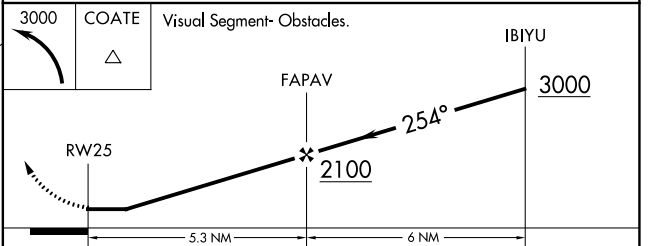

CATEGORY	A	B	C	D
LNAV MDA	1260-1¼	889 (900-1¼)	NA	
LEHIGH VALLEY INTL ALTIMETER SETTING MINIMUMS				
LNAV MDA	1540-1¼ 1169 (1200-1¼)	1540-1½ 1169 (1200-1½)	NA