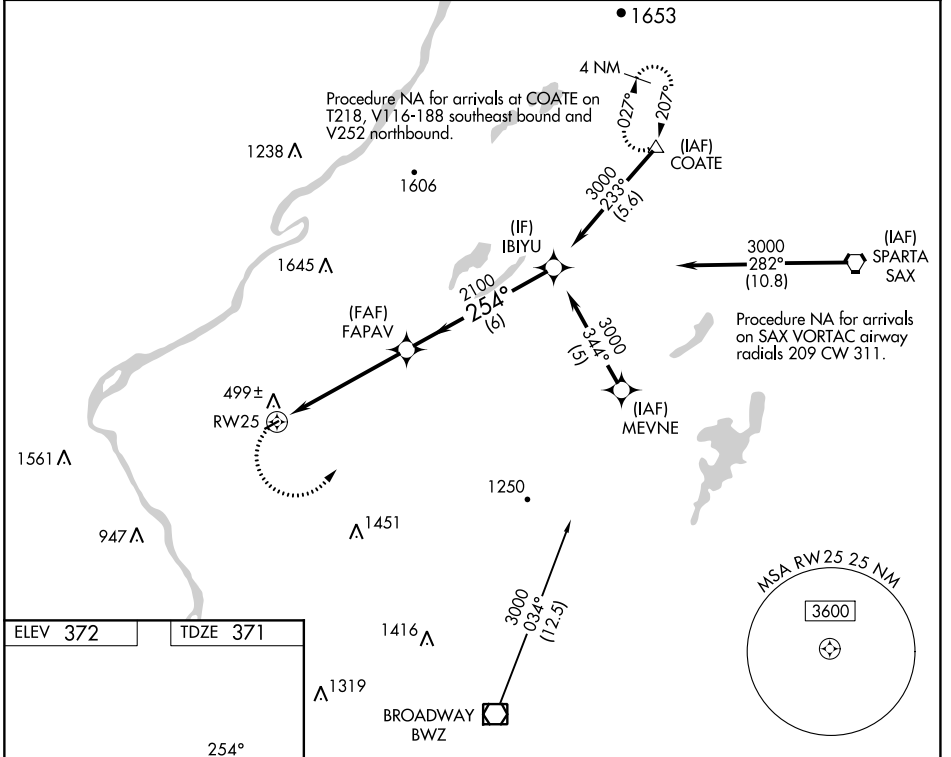

APP CRS 254°	Rwy Idg TDZE Apt Elev	2877 371 372
------------------------	-----------------------------	---

RNAV (GPS) RWY 25

BLAIRSTOWN (1N7)

RNP APCH.	<p>Procedure NA at night. Obtain local altimeter setting on CTAF; when not received, use Lehigh Valley Intl altimeter setting. Rwy 25 helicopter visibility reduction below 1 SM NA.</p>	<p>MISSED APPROACH: Climbing left turn to 3000 direct COATE and hold.</p>
<p>NA</p>		

<p>NEW YORK APP CON 127.6 379.9</p>	<p>UNICOM 123.0 (CTAF)</p>
--	---------------------------------------

NE-2, 22 FEB 2024 to 21 MAR 2024

NE-2, 22 FEB 2024 to 21 MAR 2024

ELEV 372	TDZE 371
----------	----------

CATEGORY	A	B	C	D
LNAV MDA	1260-1¼	889 (900-1¼)	NA	
LEHIGH VALLEY INTL ALTIMETER SETTING MINIMUMS				
LNAV MDA	1540-1¼ 1169 (1200-1¼)	1540-1½ 1169 (1200-1½)	NA	